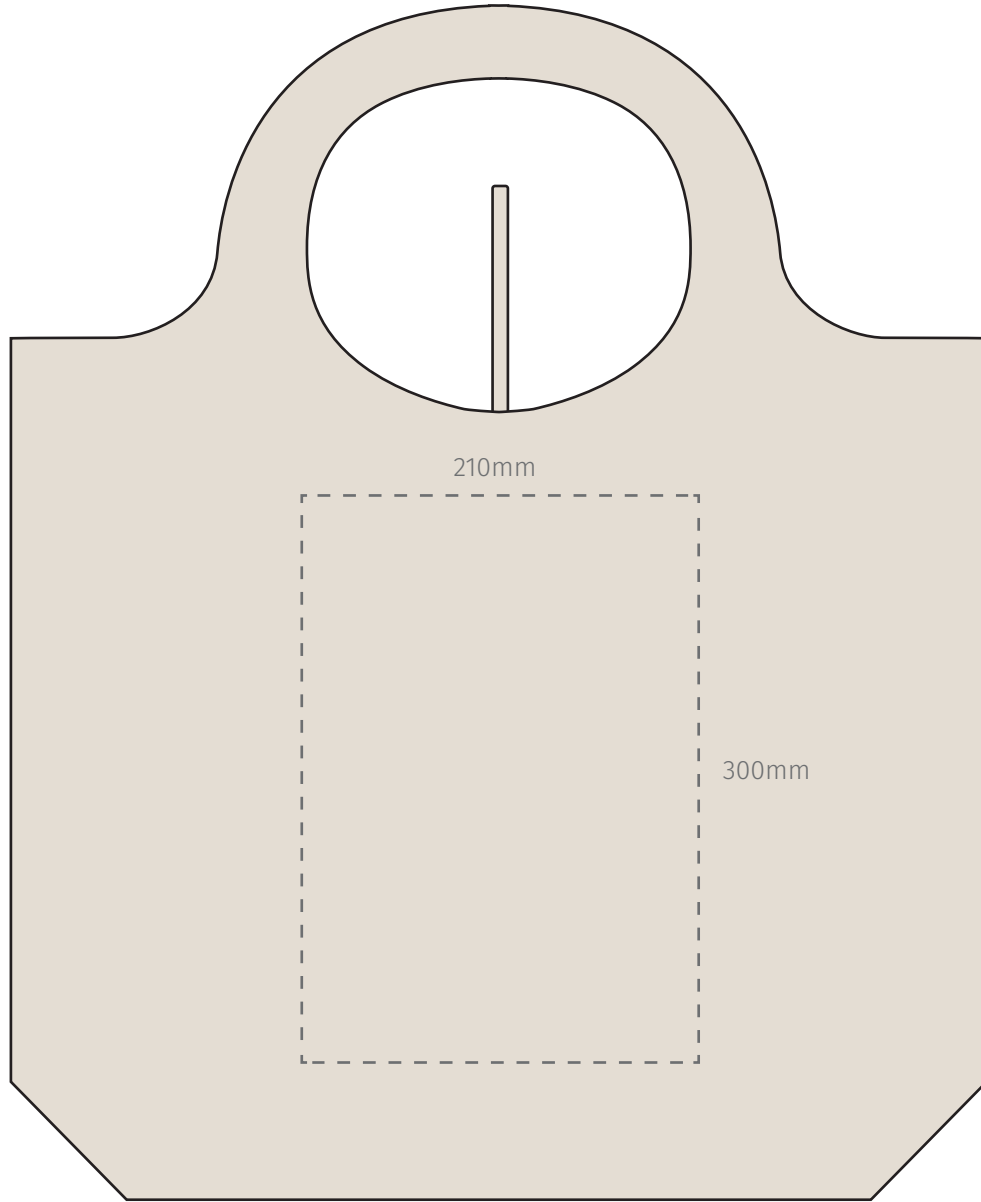

MOCKUP:
COTTON ROLL UP SHOPPING BAG

Item shown at 25% actual size when viewed on A4 paper

BRANDING - Screen

Max branding area 300 x 300mm

MOCKUP:
COTTON ROLL UP SHOPPING BAG

BRANDING - Supacolour

Item shown at 25% actual size when viewed on A4 paper

Max branding area 300 x 210mm (A4)