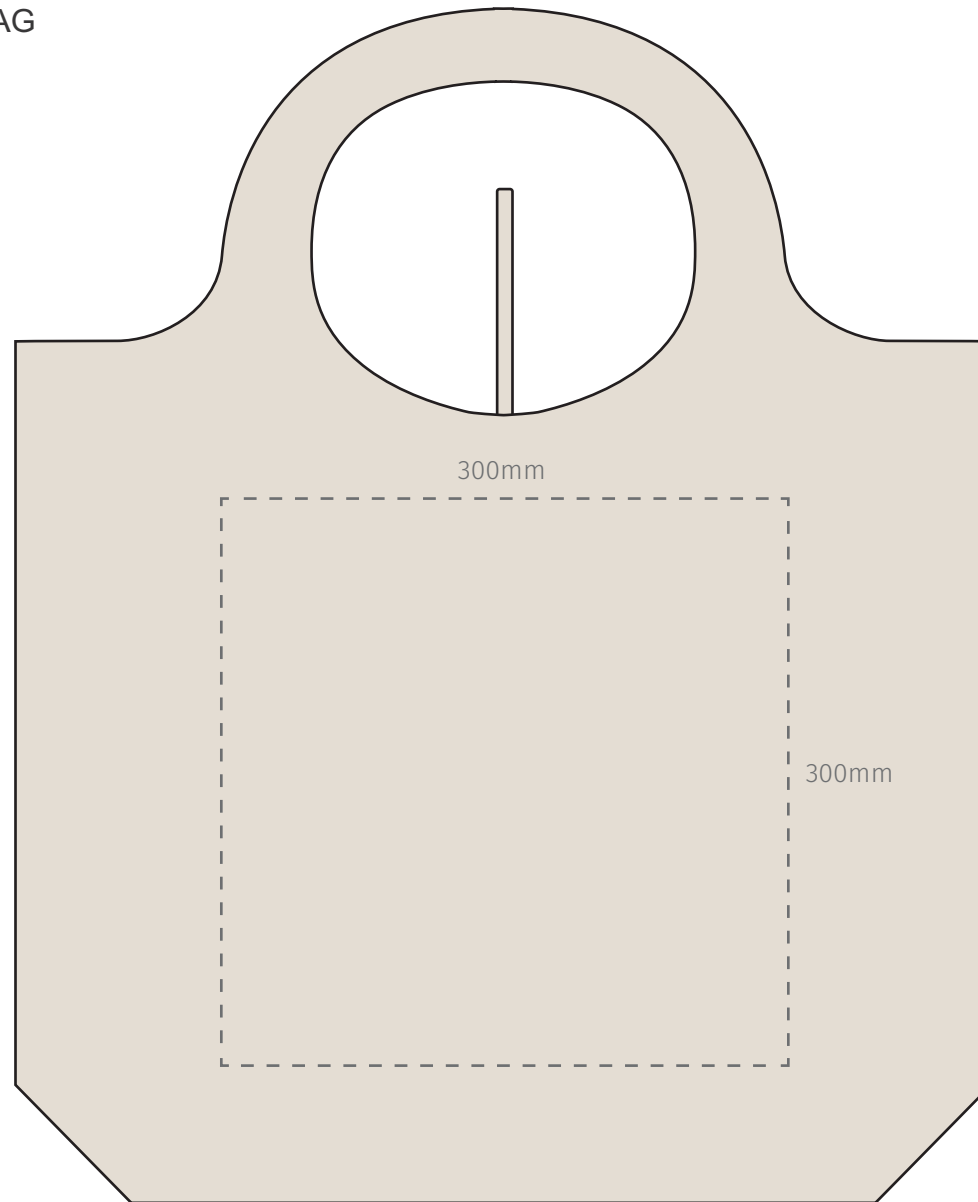

MOCKUP:
COTTON ROLL UP SHOPPING BAG

Item shown at 25% actual size when viewed on A4 paper

BRANDING - Screen

Max branding area 300 x 300mm

MOCKUP:
COTTON ROLL UP SHOPPING BAG

BRANDING - Supacolour

Item shown at 25% actual size when viewed on A4 paper

Max branding area 300 x 210mm (A4)