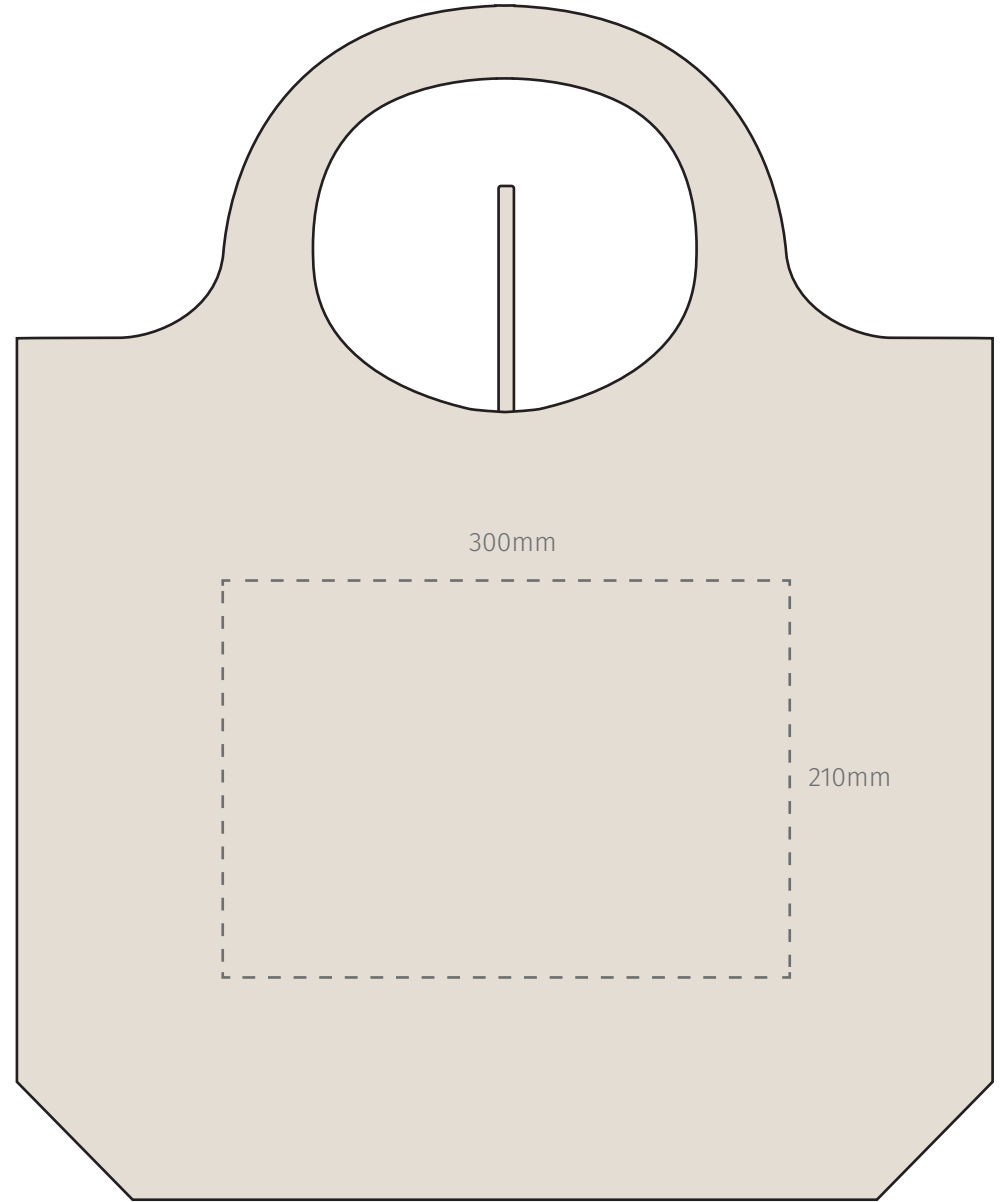

MOCKUP:
COTTON ROLL UP SHOPPING BAG

Item shown at 25% actual size when viewed on A4 paper

BRANDING - Screen

Max branding area 300 x 300mm

MOCKUP:
COTTON ROLL UP SHOPPING BAG

BRANDING - Supacolour

Item shown at 25% actual size when viewed on A4 paper

Max branding area 300 x 210mm (A4)